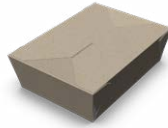

Don't see what you need? Contact your Graphic Packaging International Sales Representative for available options.

ECONOPAXX™

FWFK-026

#1

Case/Sleeve Qty: 450/50
Case Weight: 25.0 lbs
Case Cube: 3.45
Case Dimensions:
 23.50x15.50x18.50
Item Dimensions:
 4.38x3.50x2.50
Ti/Hi: 5x4

FWFK-049

#2

Case/Sleeve Qty: 200/50
Case Weight: 20.0 lbs
Case Cube: 3.45
Case Dimensions:
 23.50x15.50x18.50
Item Dimensions:
 7.75x5.50x1.88
Ti/Hi: 5x4

FWFK-066

#3

Case/Sleeve Qty: 200/50
Case Weight: 21.0 lbs
Case Cube: 3.45
Case Dimensions:
 23.50x15.50x18.50
Item Dimensions:
 7.75x5.50x2.50
Ti/Hi: 5x4